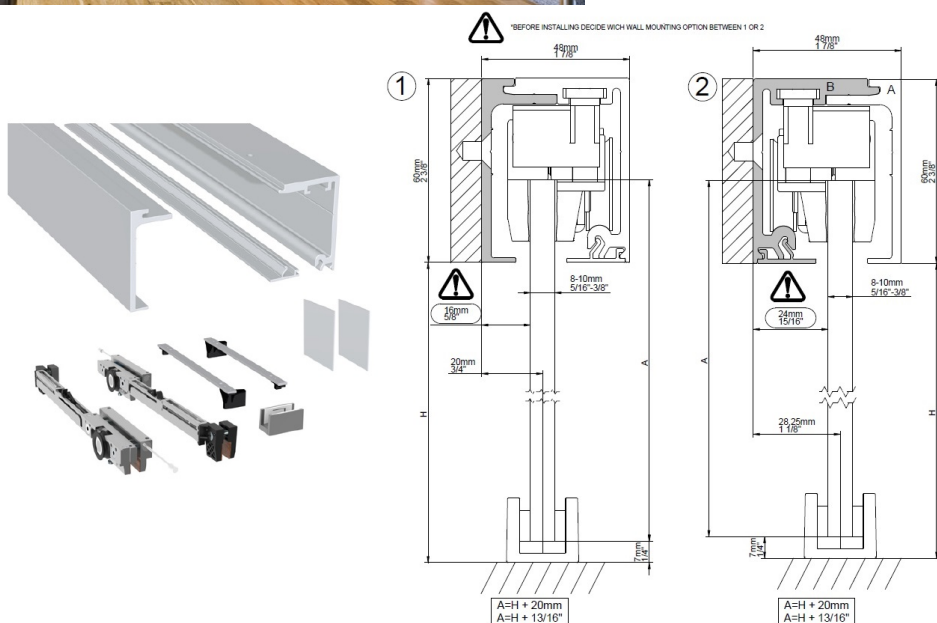

PRODUCT SHEET

Description:

Sliding Door SISO-70CW,3000mm,AL,Ceiling/Wall Mount,W/Soft Close, 8-10mm Glass Thickness, Max 70KG, Double, Soft Brake, Alu Anodized

Item number:

28.29.521-0

Units	Box	Carton	HS Code	Barcode
Set		1	8302415000	
5704866469395				